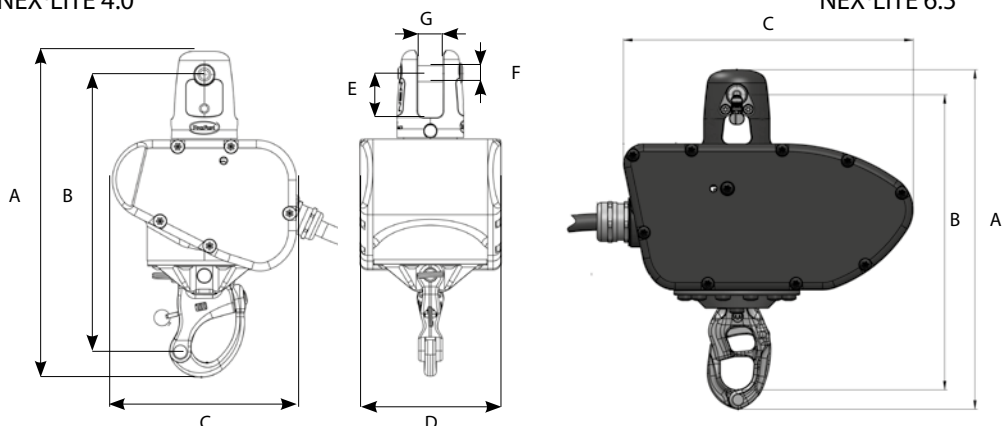

Protection:
Included a cover protection and a storage bag

New socket -
Easy installation on board.
Optimized dimensions

Accessories

- Wired remote controller Part # 53320
- Radio remote controller Part # 53310

NEX^eLITE 4.0

For sail area above 250 sqm, we recommend the model NEX^e8.0.

	Nex ^e lite 4.0	Nex ^e lite 6.5
A	244 mm	269 mm
B	216 mm	234 mm
C	138 mm	230 mm
D	106 mm	120 mm
E	33 mm	39 mm
F	12 mm	14 mm
G	19 mm	26 mm